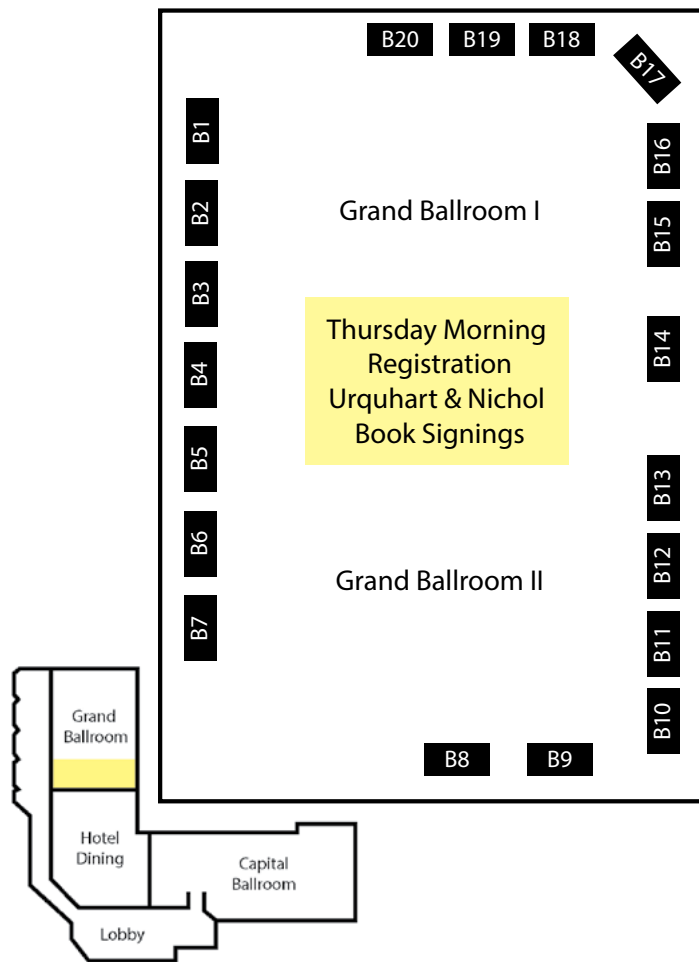

education marketplace

We are thrilled to have the support of so many excellent education service providers. Please take a moment to say hello to our exhibitors – they are here for you!

Please note: Exhibits are numbered based on their location. Numbered tables beginning with G are in the Grand Ballroom PreFunction space. Locations within Grand Ballrooms I/II, where we'll be hosting Thursday morning registration and book signing events throughout conference, are numbered tables beginning with B. Those beginning with C are located in the Capital Ballroom PreFunction Corridor, nestled between meeting rooms and all 30+ breakout sessions.

Education Marketplace Exhibitors

- Achieve 3000 B4
- Apex Learning B6
- App-Garden C2
- Apptegy C10

capital ballroom / salons

Education Marketplace Exhibitors, cont.

Brainchild	C13
Branching Minds	C1
Champions	B16
Chartwells/SSC	C8
College Foundation of NC	C18
ConnectView	B7
Constructive Learning	B1
East Carolina University	C9
Edgenuity	B2
Educational Environments	C12
Flocabulary	B11
Gardner-Webb University	B18
Halo Marketing	B8
Imagine Learning	B15
Learning.com	G31
MasteryPrep	C11
My Education Group	C15
National Teacher Associates (NTA)	B10
NC Driving School	B17
No Kid Hungry NC	C16
OnToCollege with John Baylor	C3
OverDrive	C14
Pierce Insurance	C7
Presentation Systems South	G1/2
Proven Learning	B9
Reading Plus	B20
School Check-In	B5
Scribsoft	C6
SHIFT NC	C17
TechXtend Education Solutions	C4
ThinkCERCA	G33

grand ballrooms I/II

Torrence Sports Lighting	G15
Vocabulary.com	B3
Waterford	C5
YMCA Blue Ridge Assembly	B19
Zspace	G16